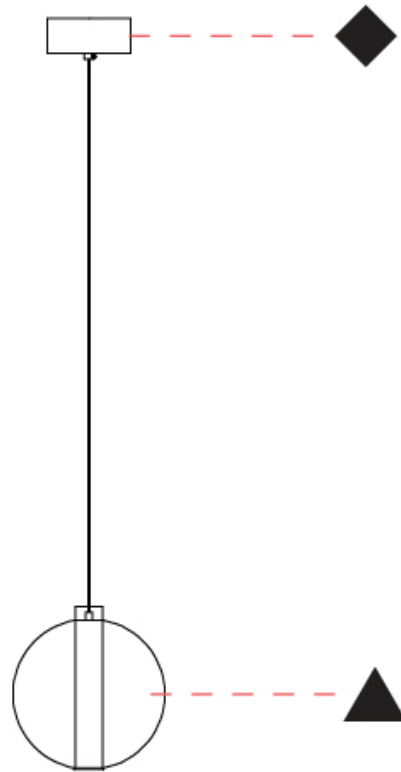

OSCURA MAX - MONOPOINT SUSPENSION

D141224-

PROJECT

TYPE

SPECIFIER

QUANTITY

DATE

D