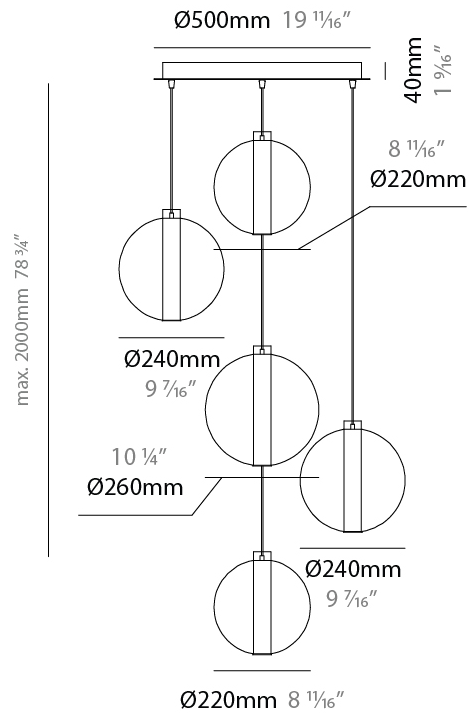

OSCURA MAX - 5 LIGHT CLUSTER SUSPENSION

D141228- : D141228-30K-CHR-STE

base number	Color Temperature	Finish Options	Finish Options

1. To build a product code in our configurator select the specify button on the base model # product page
2. To build a manual product code on this datasheet choose from the options listed below in blue font and add the suffix to the base model #

GENERAL

Series: Oscura Max
Subseries: Oscura Max - 5 Light Cluster
Brand: Cangini & Tucci
Division: Design
Mounting Type: Suspension
Mounting Location: Ceiling
Subcategory: Pendant

PHYSICAL

Shape: Round
Diameter (mm): 560
Diameter (in): 22 1/16
Height (mm): 560
Height (in): 22 1/16
Max. Overall Height (mm): 2560
Max. Overall Height (in): 100 13/16
Light Distribution: Omnidirectional
Weight (kg): 8.555
Weight (lbs): 18.86
Accent Finish: PSS
Fixture Material: Glass / Metal
Cable Details: 2,000mm Transparent cable

ELECTRICAL

Lamp Type: LED (Zhaga Standard)
Input Wattage (W): 39
Total Output Wattage (W): 30
Dimming: Non-Dimmable
Driver Included: Yes
Driver Location: Integrated
Input Voltage (V): 120 - 277
Constant Current (MA): 500mA
Upon Request: Non-Dimming / Phase Dimming (120Vac only) / 0-10V Dimming

LED

Number of LEDs: 5
Color Temperature (°K): 3000
Max. Delivered Lumen (lm): 4330
CRI: >90 CRI

OPTICAL

RATINGS AND CERTIFICATIONS

Certified By: Certified for North American Standards
IP rating: IP20