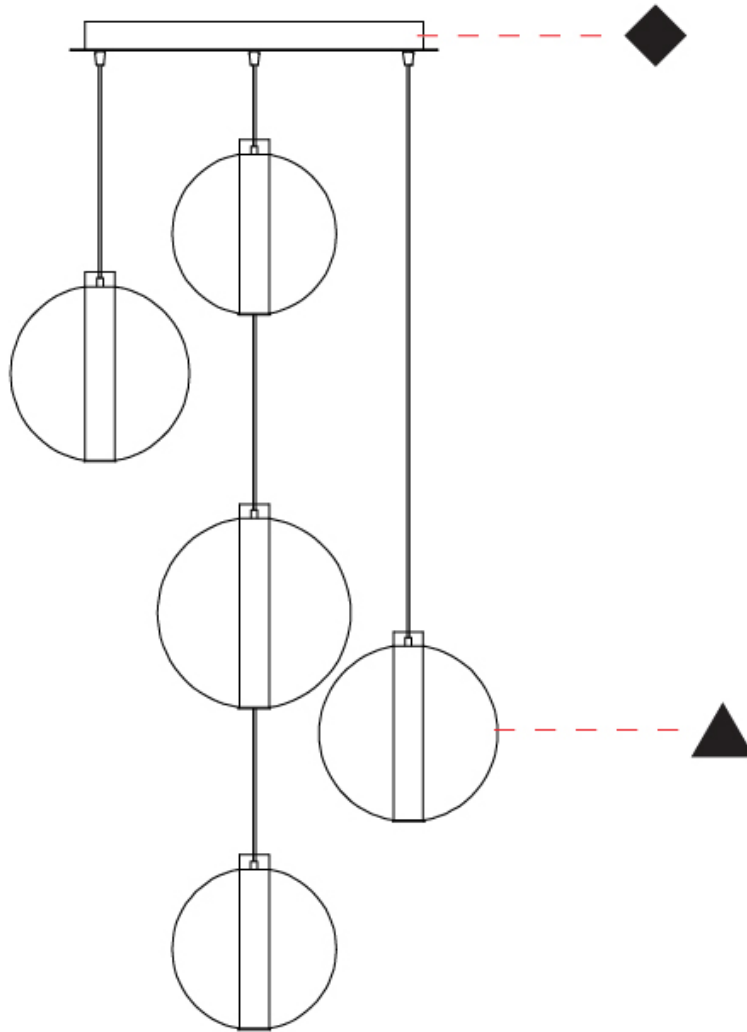

OSCURA MAX - 5 LIGHT CLUSTER SUSPENSION

D141228-

PROJECT _____

TYPE _____

SPECIFIER _____

QUANTITY _____

DATE _____

D